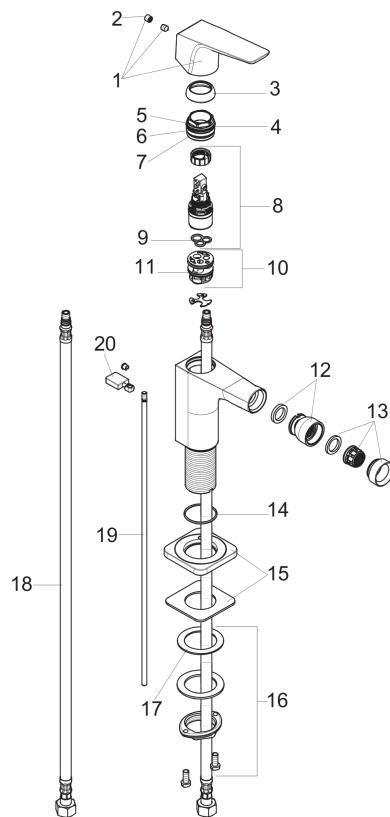

**AXOR Citterio E**  
**Single-Hole Bidet Faucet with Lever Handle**  
Finishes : Part no. : **36121001**

## Exploded drawing

Year of production: >07/16

**AXOR Citterio E**  
**Single-Hole Bidet Faucet with Lever Handle**  
 Finishes : Part no. : **36121001**

## Spare parts list

Year of production: >07/16

Pos.		Part no.	Price	PU
1	handle	92593000	-	1
2	screw cover	96762000	-	1
3	flange	98863000	-	1
4	nut	98864000	-	1
5	O-Ring 22x2	98185000	-	1
6	O-ring 28x1,5	98421000	-	1
7	O-ring 25x1,5	98146000	-	1
8	cartridge, assy	95973001	-	1
9	seal	98865000	-	1
10	adapter for cartridge	98866000	-	1
11	O-ring 23x2	98398000	-	1
12	ball joint	96050000	-	1
13	aerator M24x1 (7 l/min)	94005000	-	1
14	O-ring 30x1,5	98433000	-	1
15	escutcheon	92190000	-	1
16	fixing set (Ø 32)	13961000	-	1
17	lever collar	97548000	-	1
18	connection hose 23½" M8x0,75 3/8"	98600001	-	1
19	pull rod	95128000	-	1
20	diverter knob	92197000	-	1
a	pop up waste	88509000	-	1
b	fixation extension 35 mm	13898000	-	1